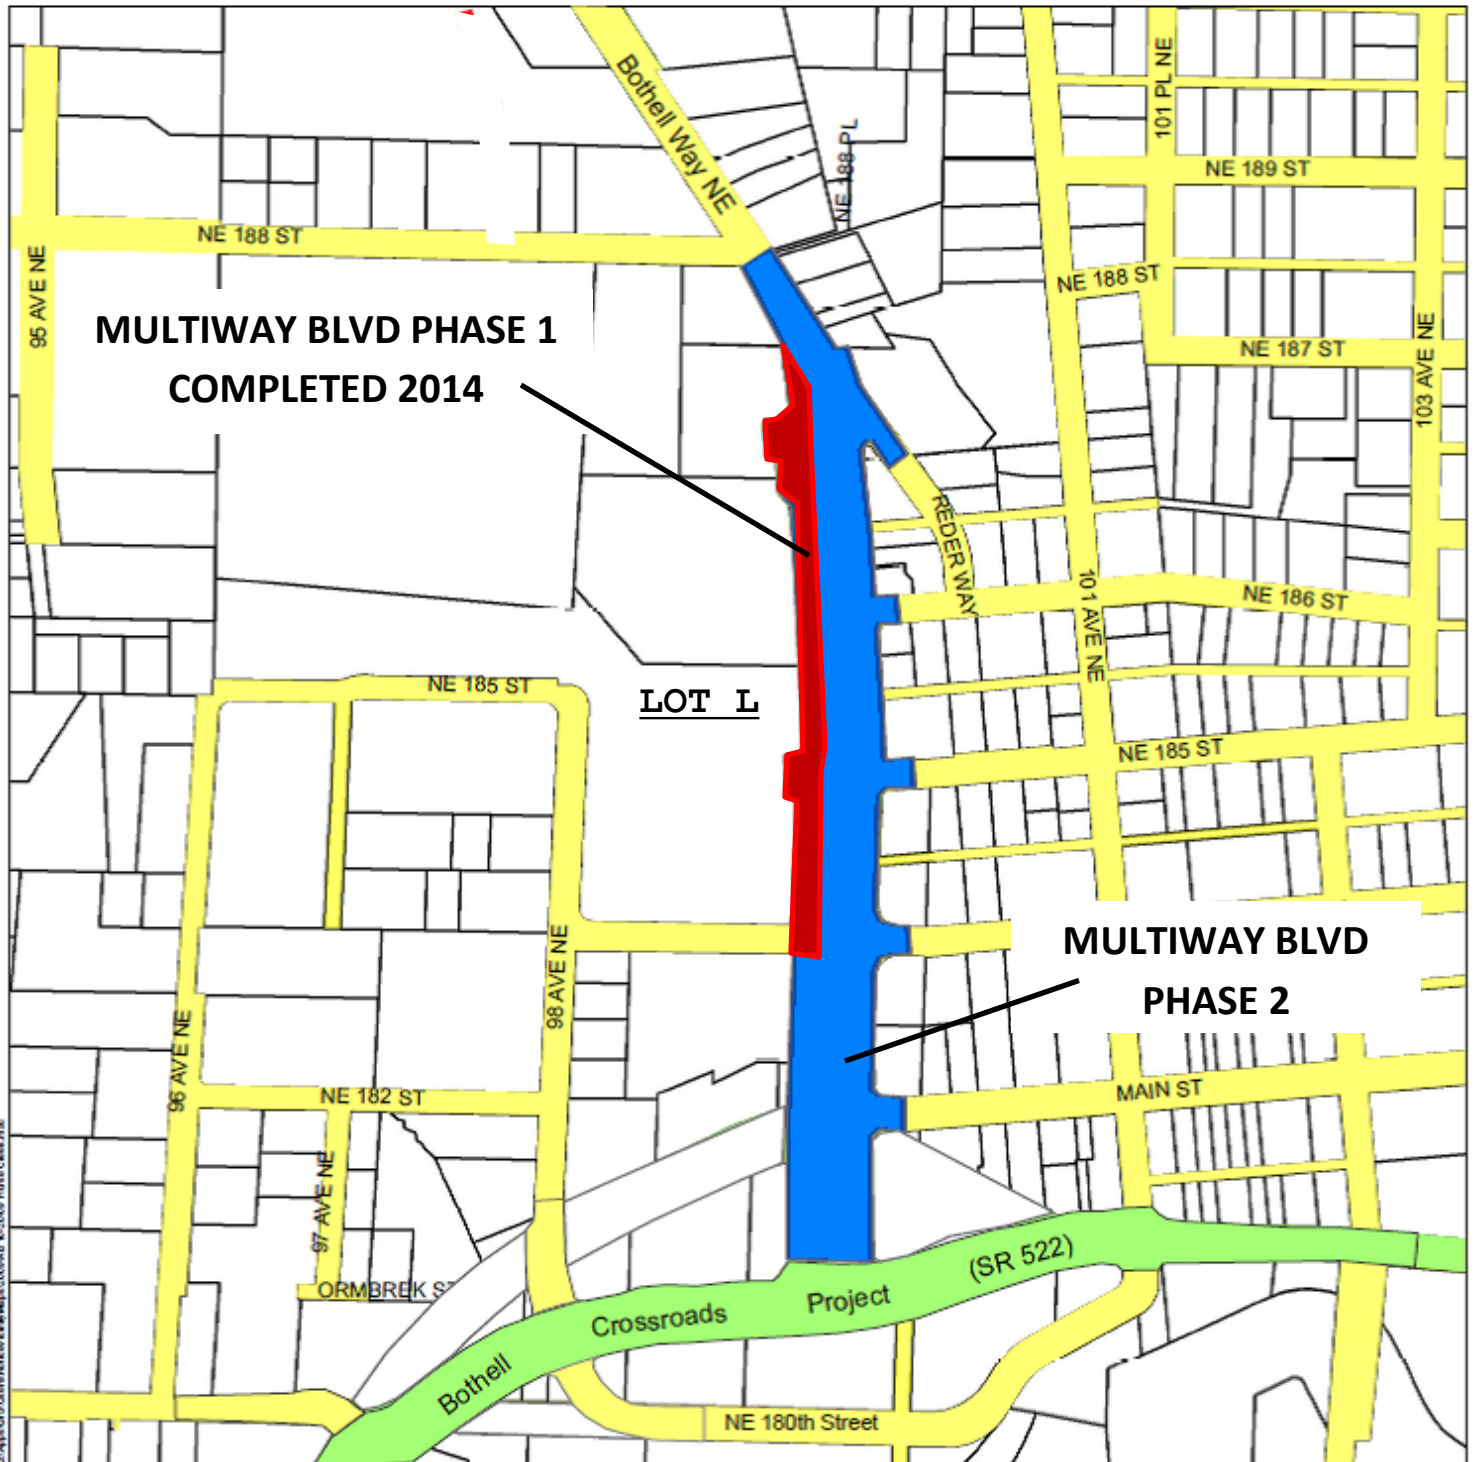

Attachment #1

Legend

- MWB Phase 1
- MWB Phase 2

City of Bothell

Multiway Boulevard Project Vicinity Map