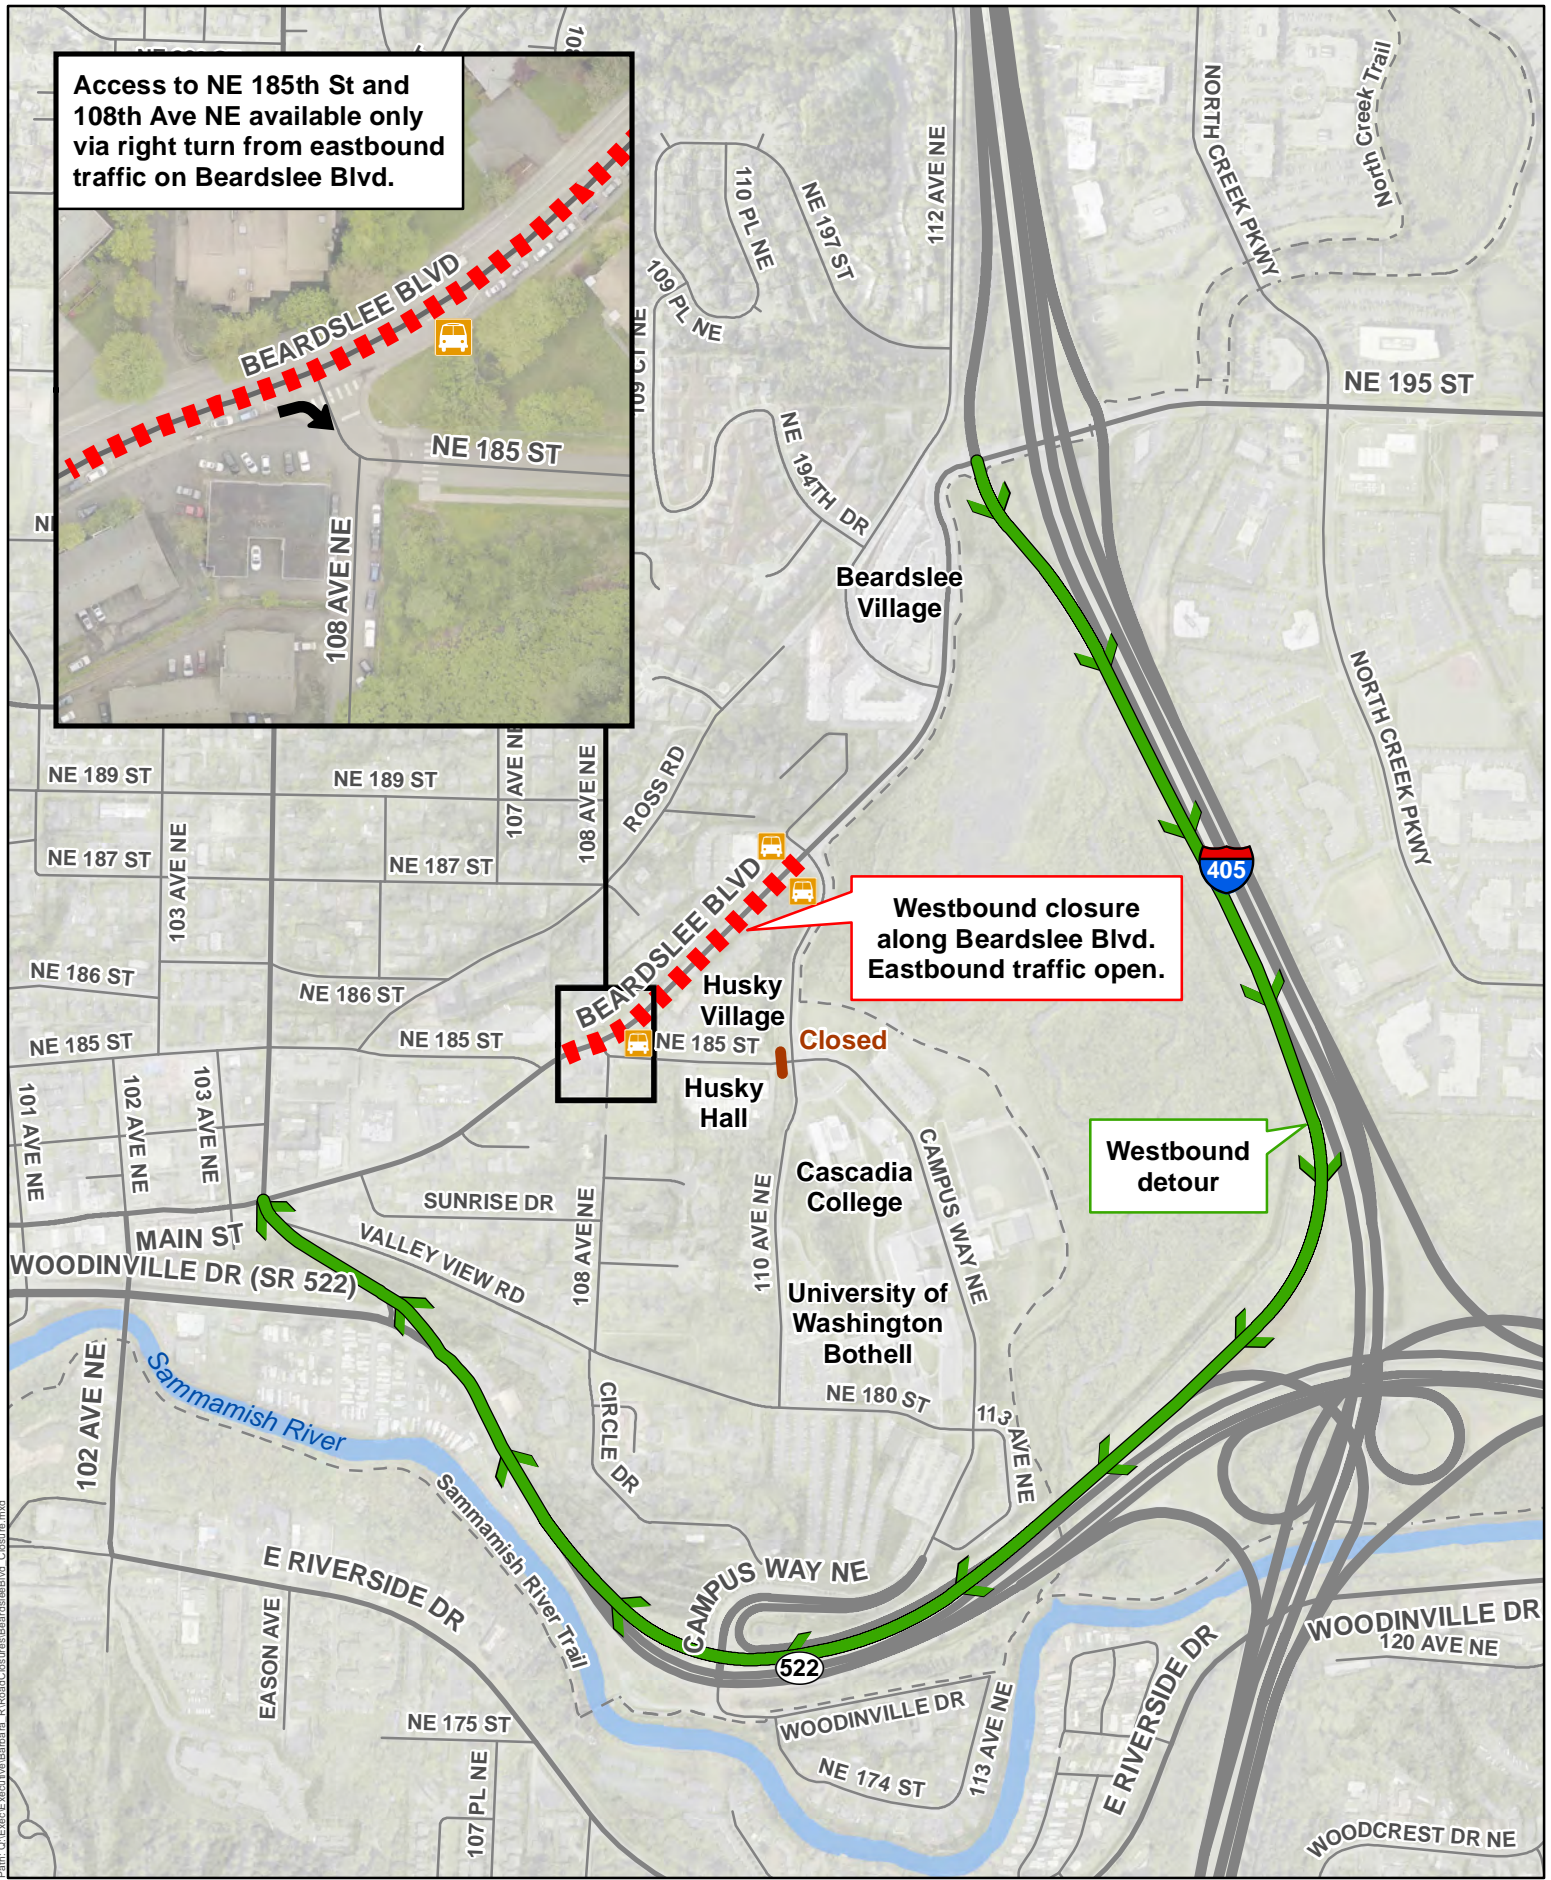

Westbound closure along Beardslee Blvd. Eastbound traffic open.

Westbound detour

Husky Village
Husky Hall
Closed