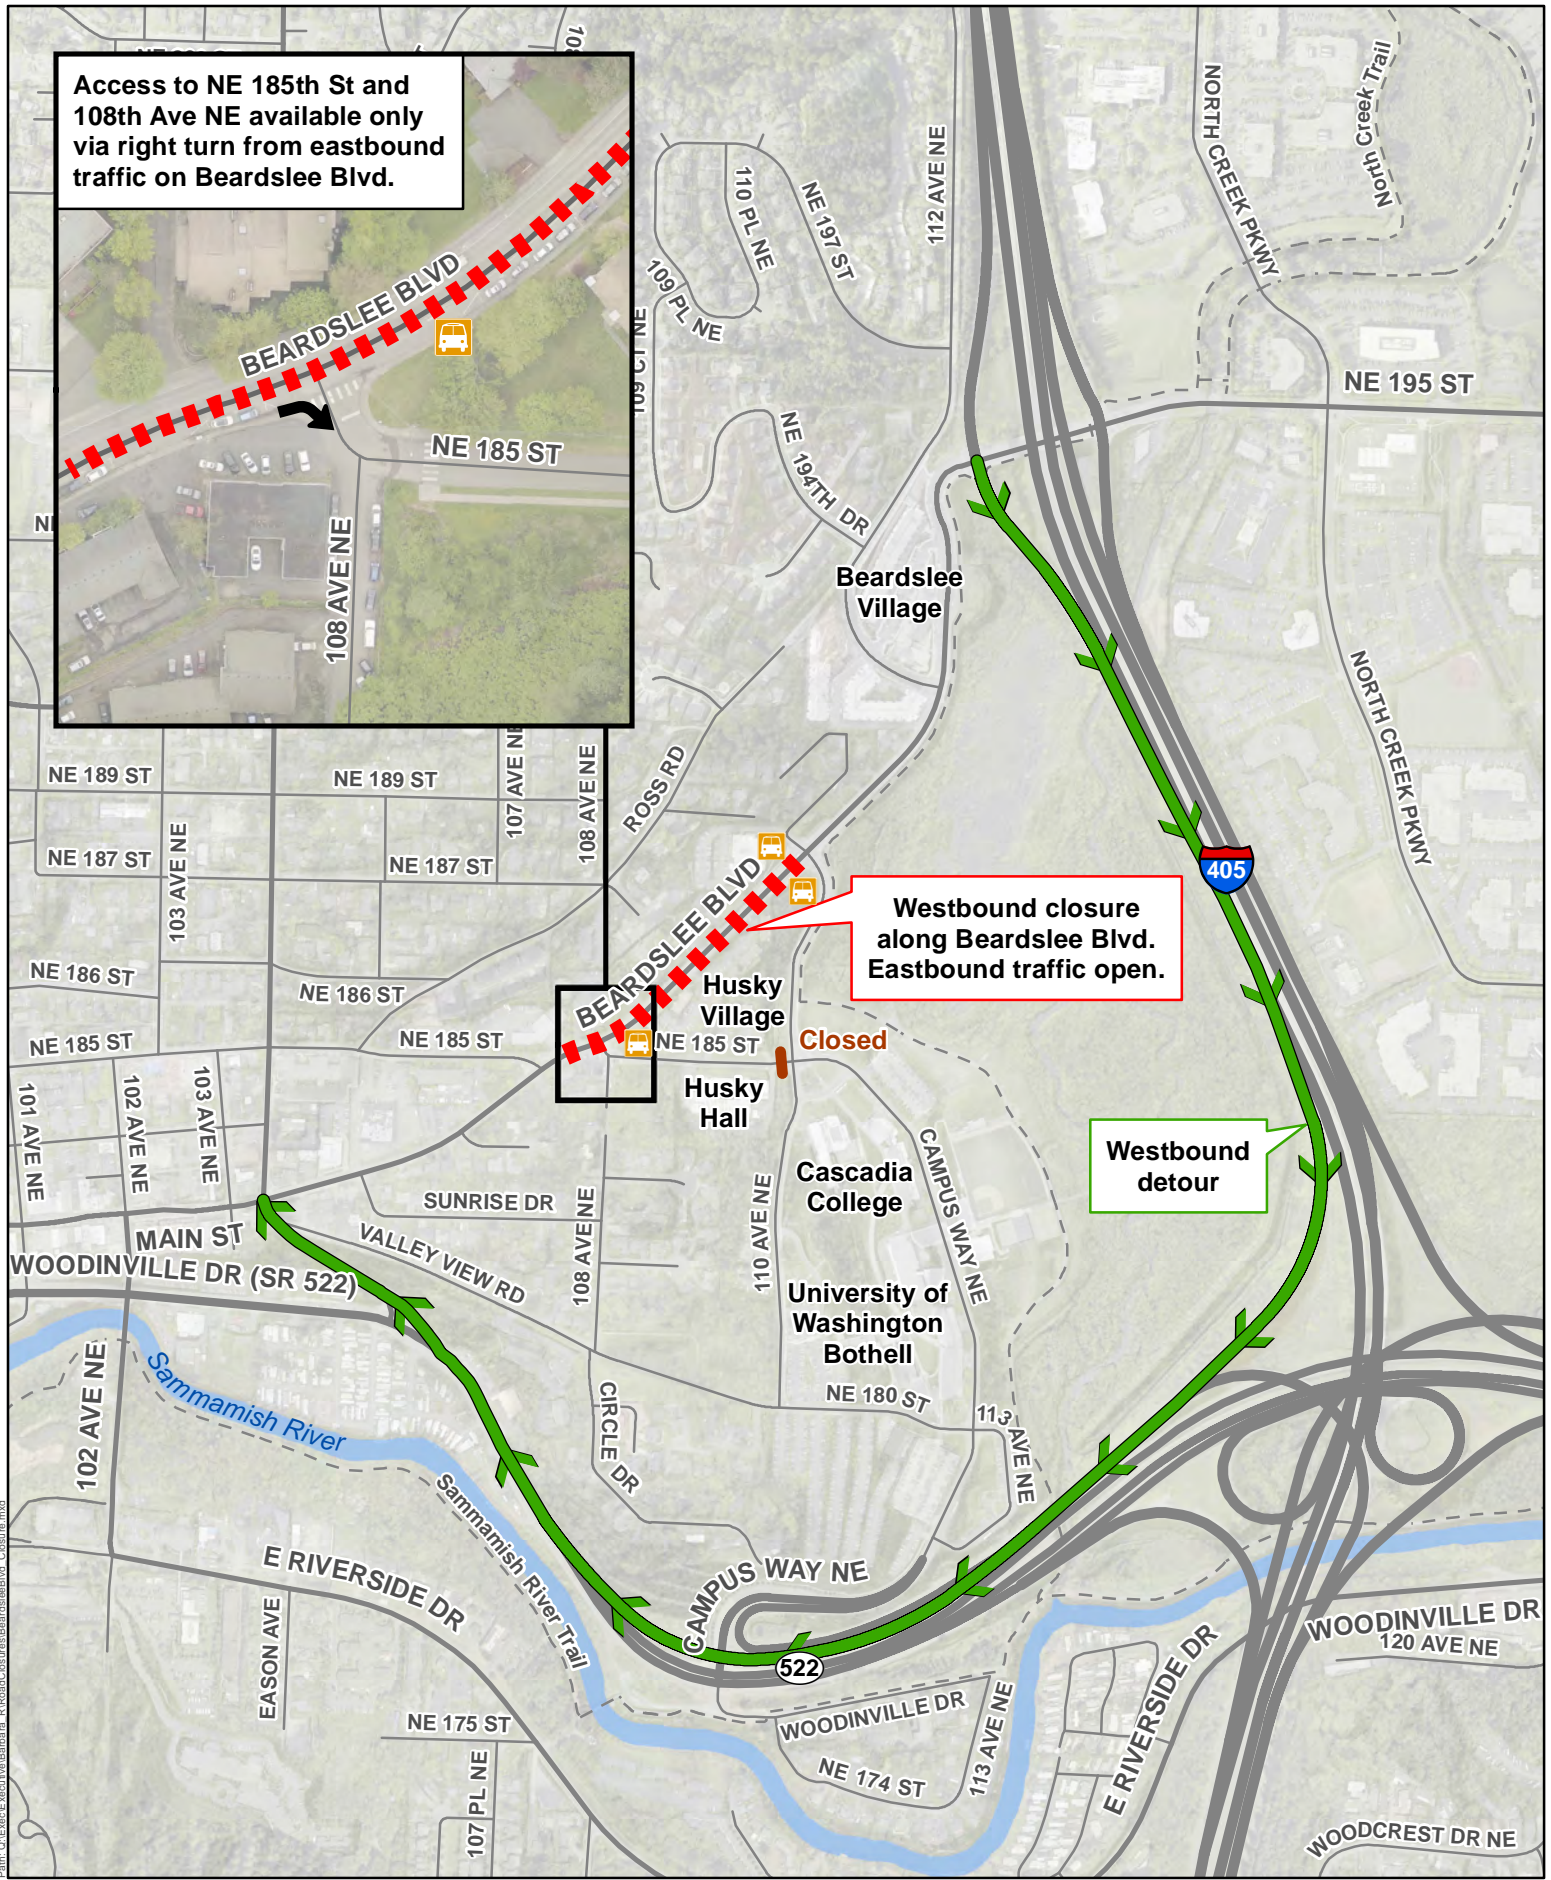

Access to NE 185th St and 108th Ave NE available only via right turn from eastbound traffic on Beardslee Blvd.

Westbound closure along Beardslee Blvd. Eastbound traffic open.

Westbound detour

Closed

Westbound road closure

Westbound detour

Bus stop closed

Date: 6/8/2018

Beardslee Blvd Road Closure & Detour